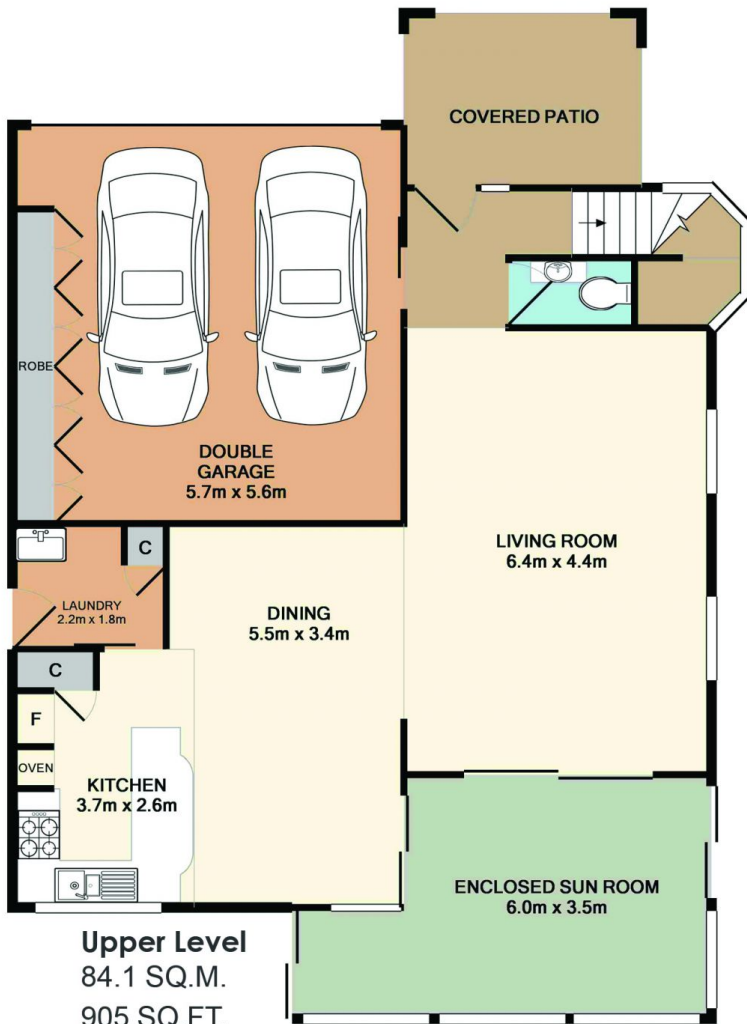

Opulent and generous in size - A home of this stature doesn't come along too often!

Located in the sought after, exclusive pocket of Kensington Place, Mardi with added benefits including use of the communal swimming pool, community hall, BBQ area and landscaped parklands.

<https://www.coastwidefn.com.au>

We sell, rent and manage Real Estate, Residential, Lifestyle and Commercial across the Central Coast

**Total Approx. Floor Area 211.0 SQ.M. 2271 SQ.FT.**

Measurements are approximate. Not to scale. For illustrative purposes only. Boundaries are approximate.