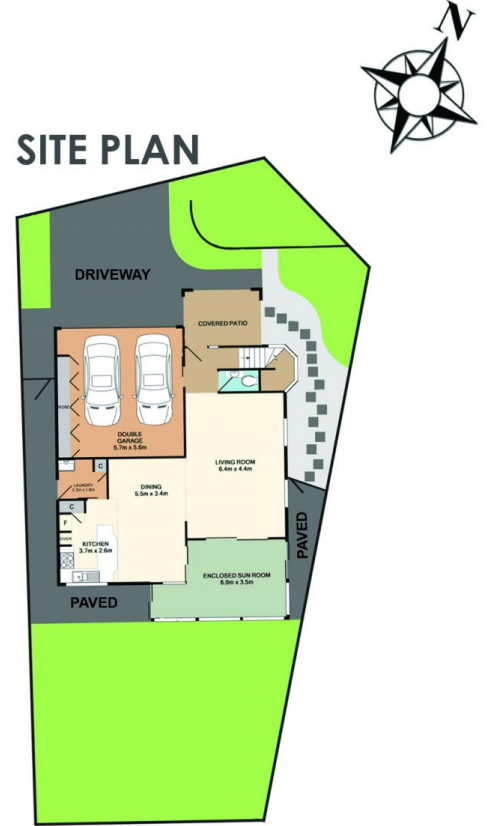

Opulent and generous in size - A home of this stature doesn't come along too often!

Located in the sought after, exclusive pocket of Kensington Place, Mardi with added benefits including use of the communal swimming pool, community hall, BBQ area and landscaped parklands.

<https://www.coastwidefn.com.au>

We sell, rent and manage Real Estate, Residential, Lifestyle and Commercial across the Central Coast

**Total Approx. Floor Area 211.0 SQ.M. 2271 SQ.FT.**

Measurements are approximate. Not to scale. For illustrative purposes only. Boundaries are approximate.